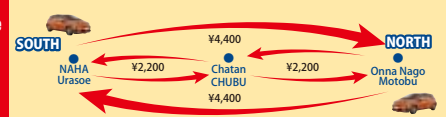

[off season] 4/1~4/25, 5/7~6/30, 8/26~9/12, 9/24~12/26, 1/6~3/31

[Peak season] 4/26~5/6, 7/16~7/19, 8/19~8/25, 9/13~9/23, 12/27~1/5

[Summer season] 7/1~7/15, 7/20~8/18

Note: The colors of the vehicle's bodies are only for reference.

Note: Each season rate depends on departure date.

Driver Protection

(RAP) Rental Car Reliable Package System (RCRPS/RAP) as an option

This is a special coverage for you in case you are involved in a traffic accident. Please feel free to ask our staff

Additional baby car seat is available
©1,100 yen each per 1 rental

No charge for departing from and returning to our hotel
Another additional charge for a return to other hotels or areas.
Please feel free to ask our staff.

Additional charge will be incurred if you drop off your rental car in a different location.

please contact the person in charge when dispatching or returning the vehicle to the hotel or other assigned area.